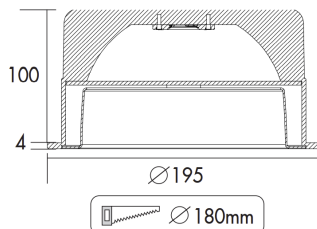

COLORS & MATERIALS

Color (Housing)	White
Material (Housing)	Aluminum
Material (Reflector)	Aluminum

DIMENSIONS

CERTIFICATES & STANDARDS

Driver certificates	CE
Fixture certificates	CE
Ingress protection	IP20 / IP44
Protection class	II
Protection class IK	02
IEC	EN IEC 62722-2-1
LM80 (TM21 /) L90B50 (hours)	>50,000